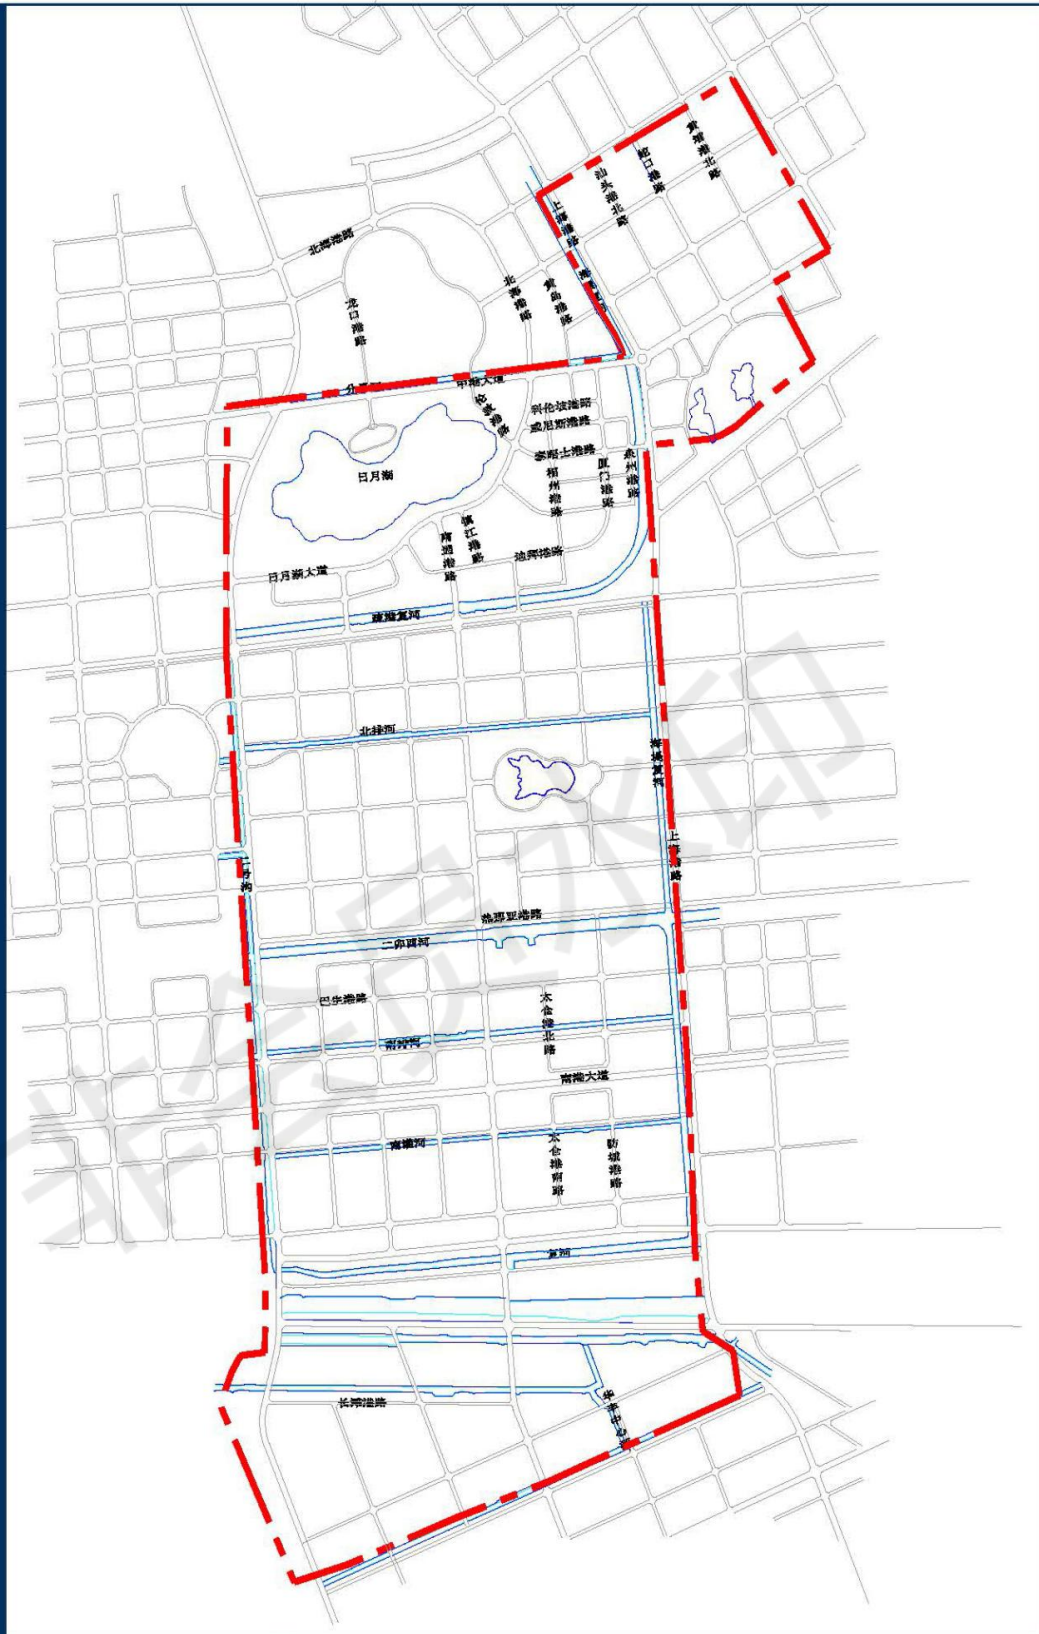

THE URBAN BLUE LINE CONTROL PLANNING OF YANCHENG CITY
盐城市城市蓝线规划 (2019 | 2030)

大丰港城蓝线规划图

1. 图例
2. 规划河口线
   - 蓝线
   - 道路
   - 规划范围