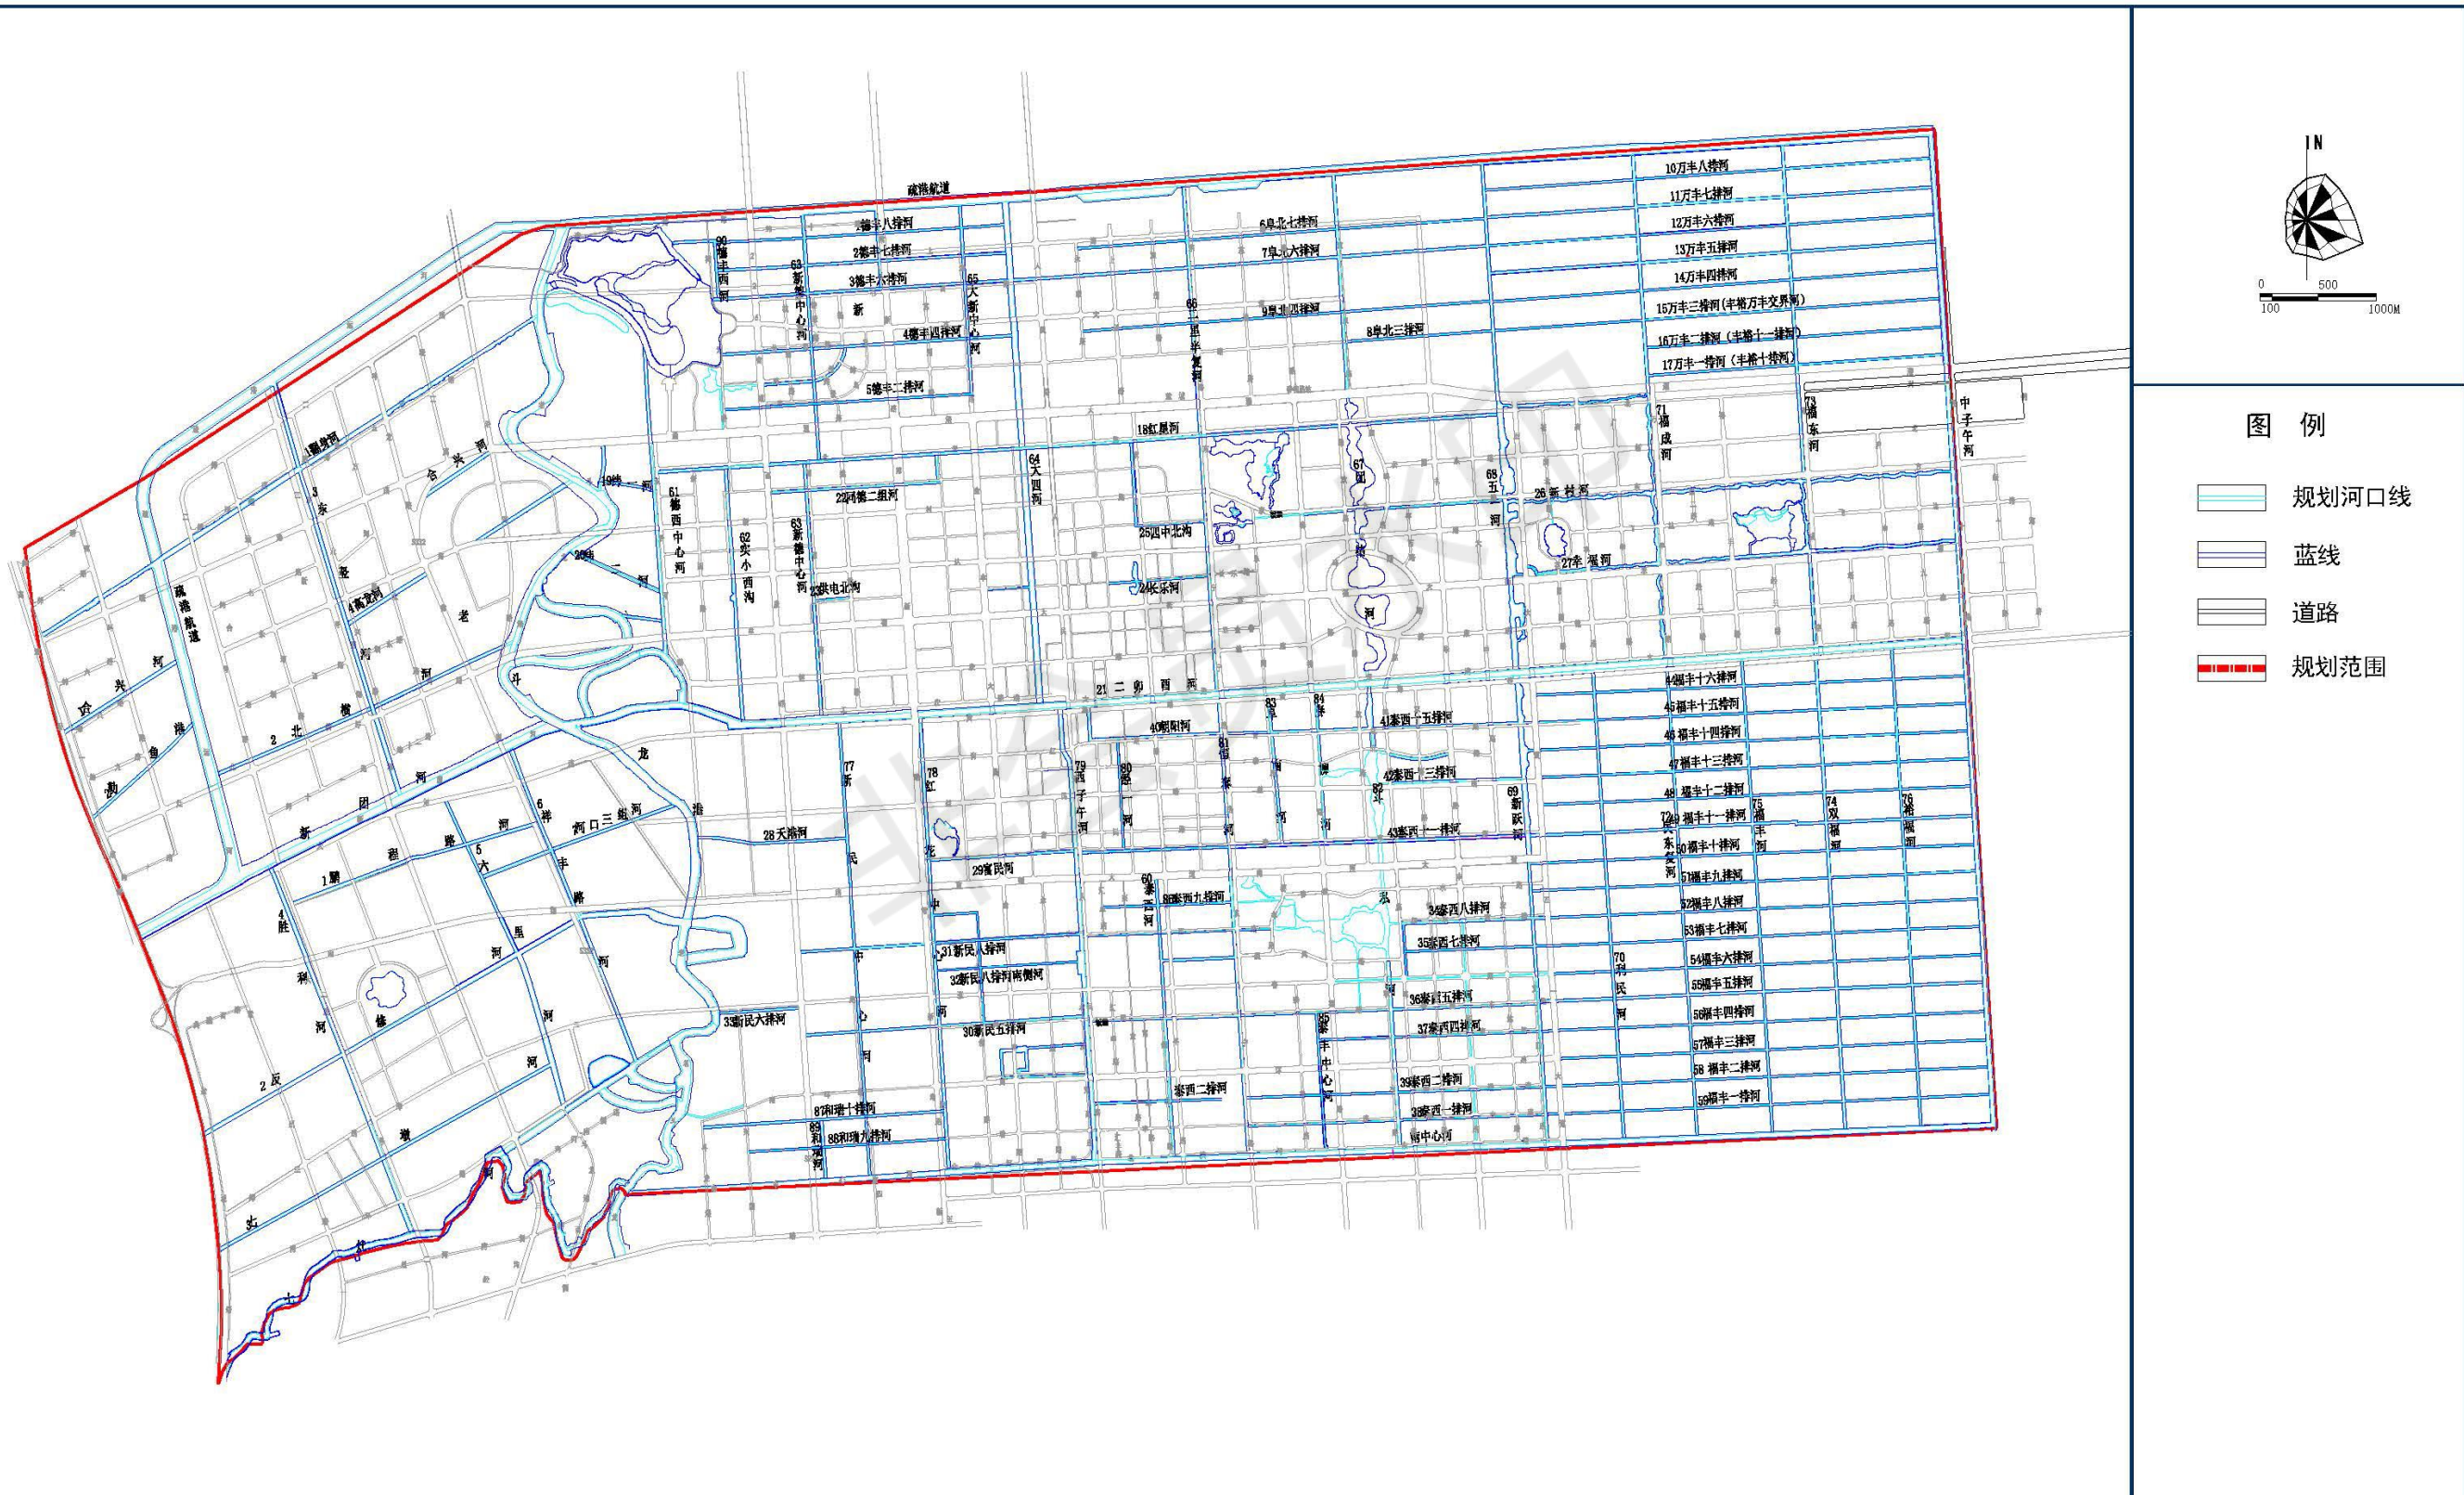

盐城市城市蓝线规划 (2019-2030)

THE URBAN BLUE LINE CONTROL PLANNING OF YANCHENG CITY

大丰城区蓝线规划图