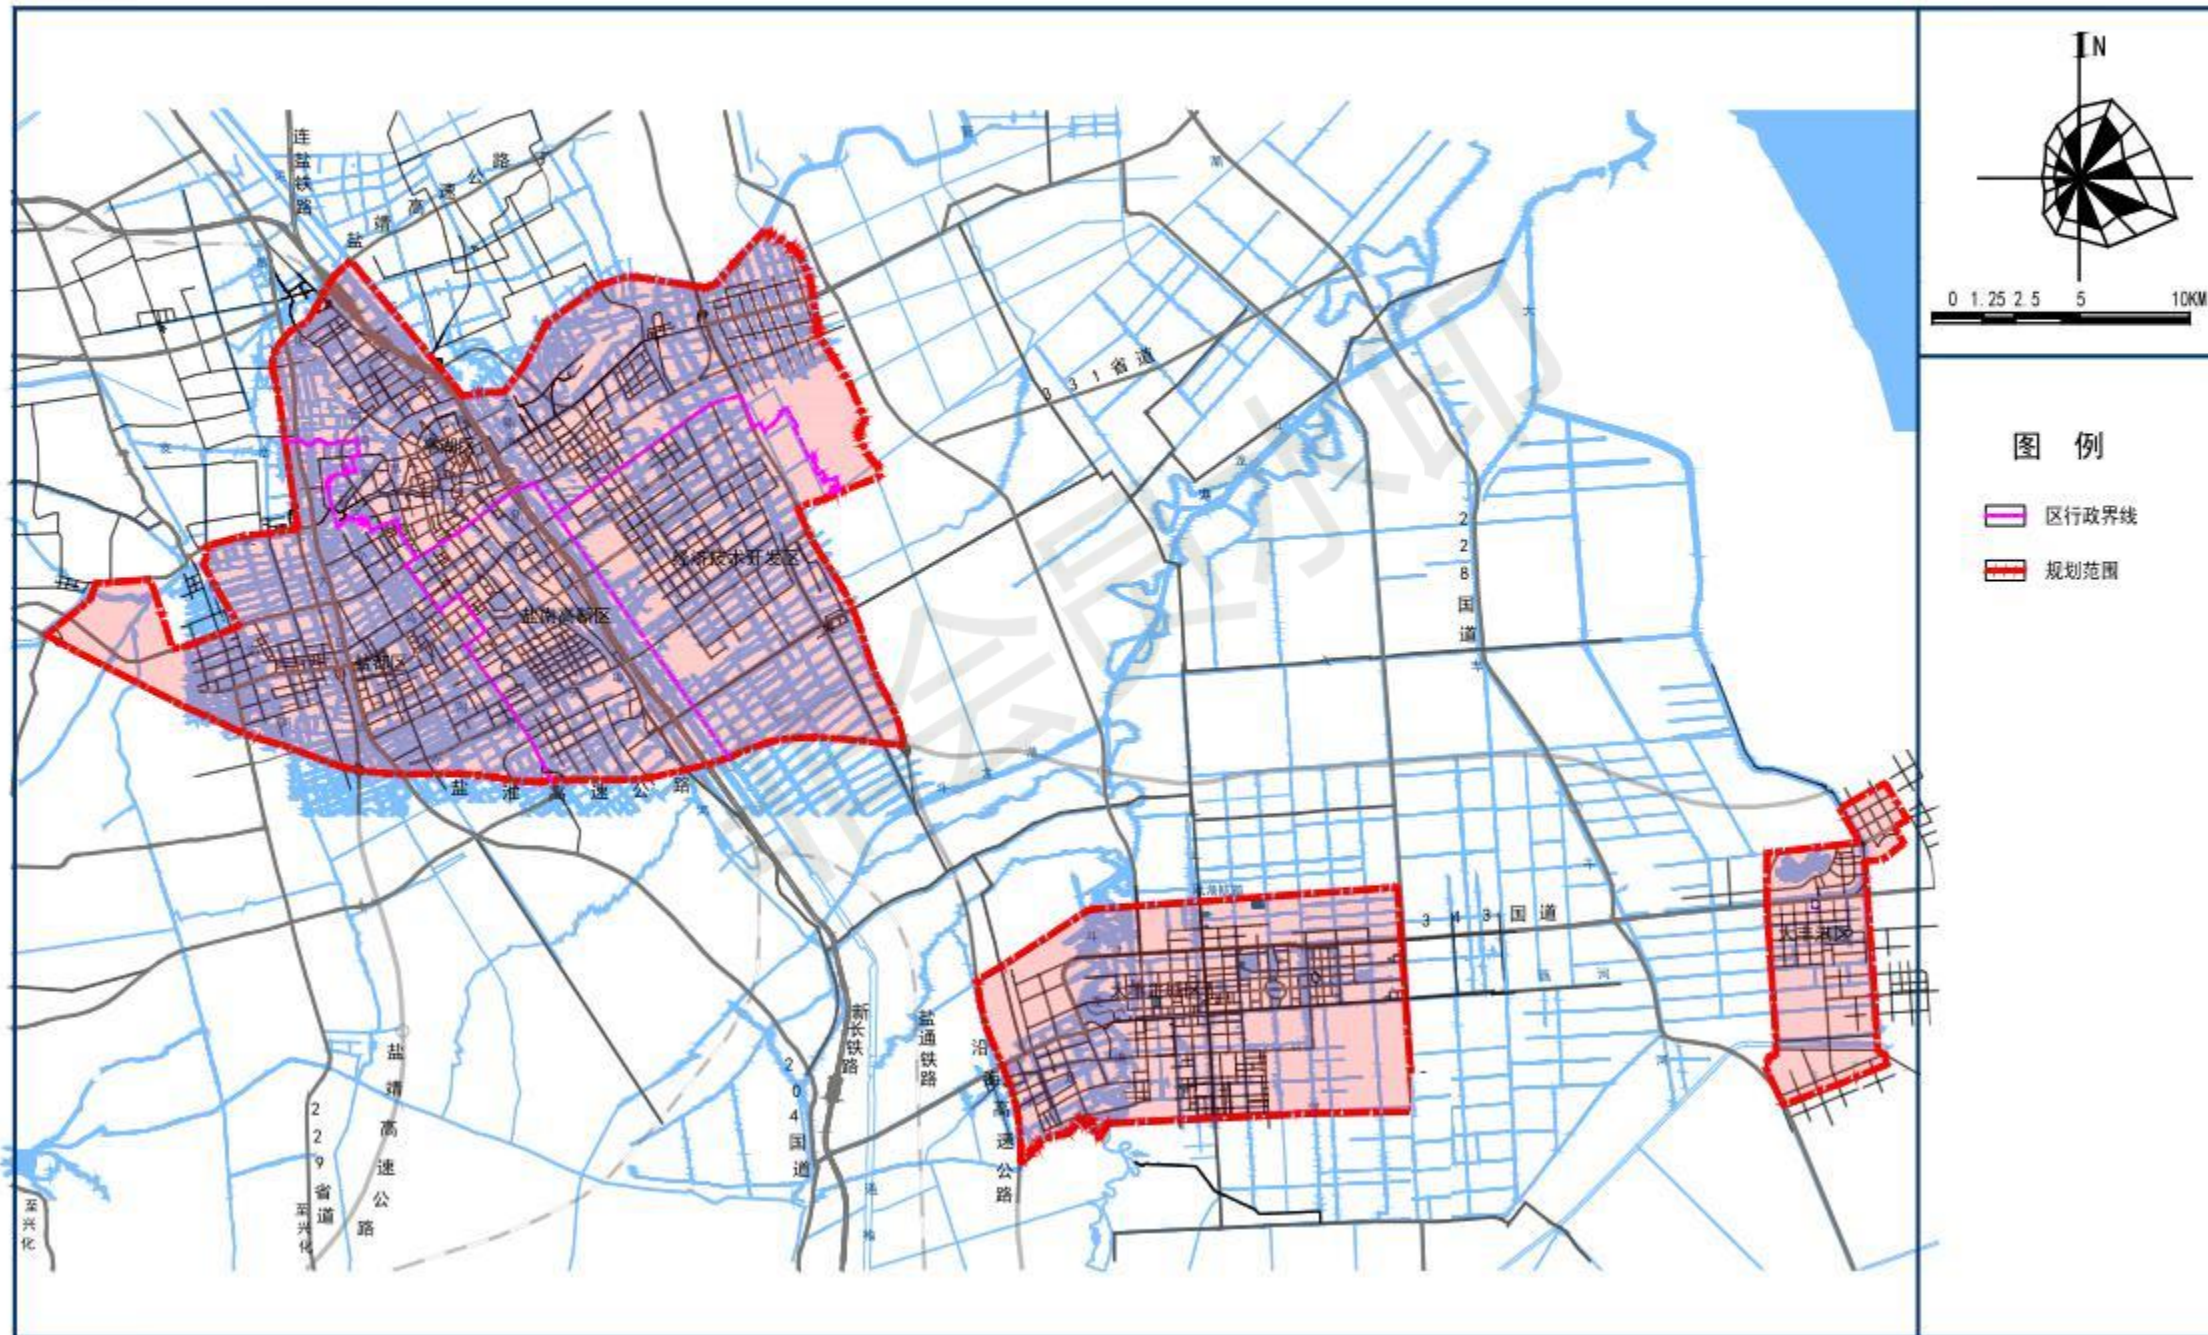

## THE URBAN BLUE LINE CONTROL PLANNING OF YANCHENG CITY

区域位置图

## THE URBAN BLUE LINE CONTROL PLANNING OF YANCHENG CITY

### 主城区蓝线规划图