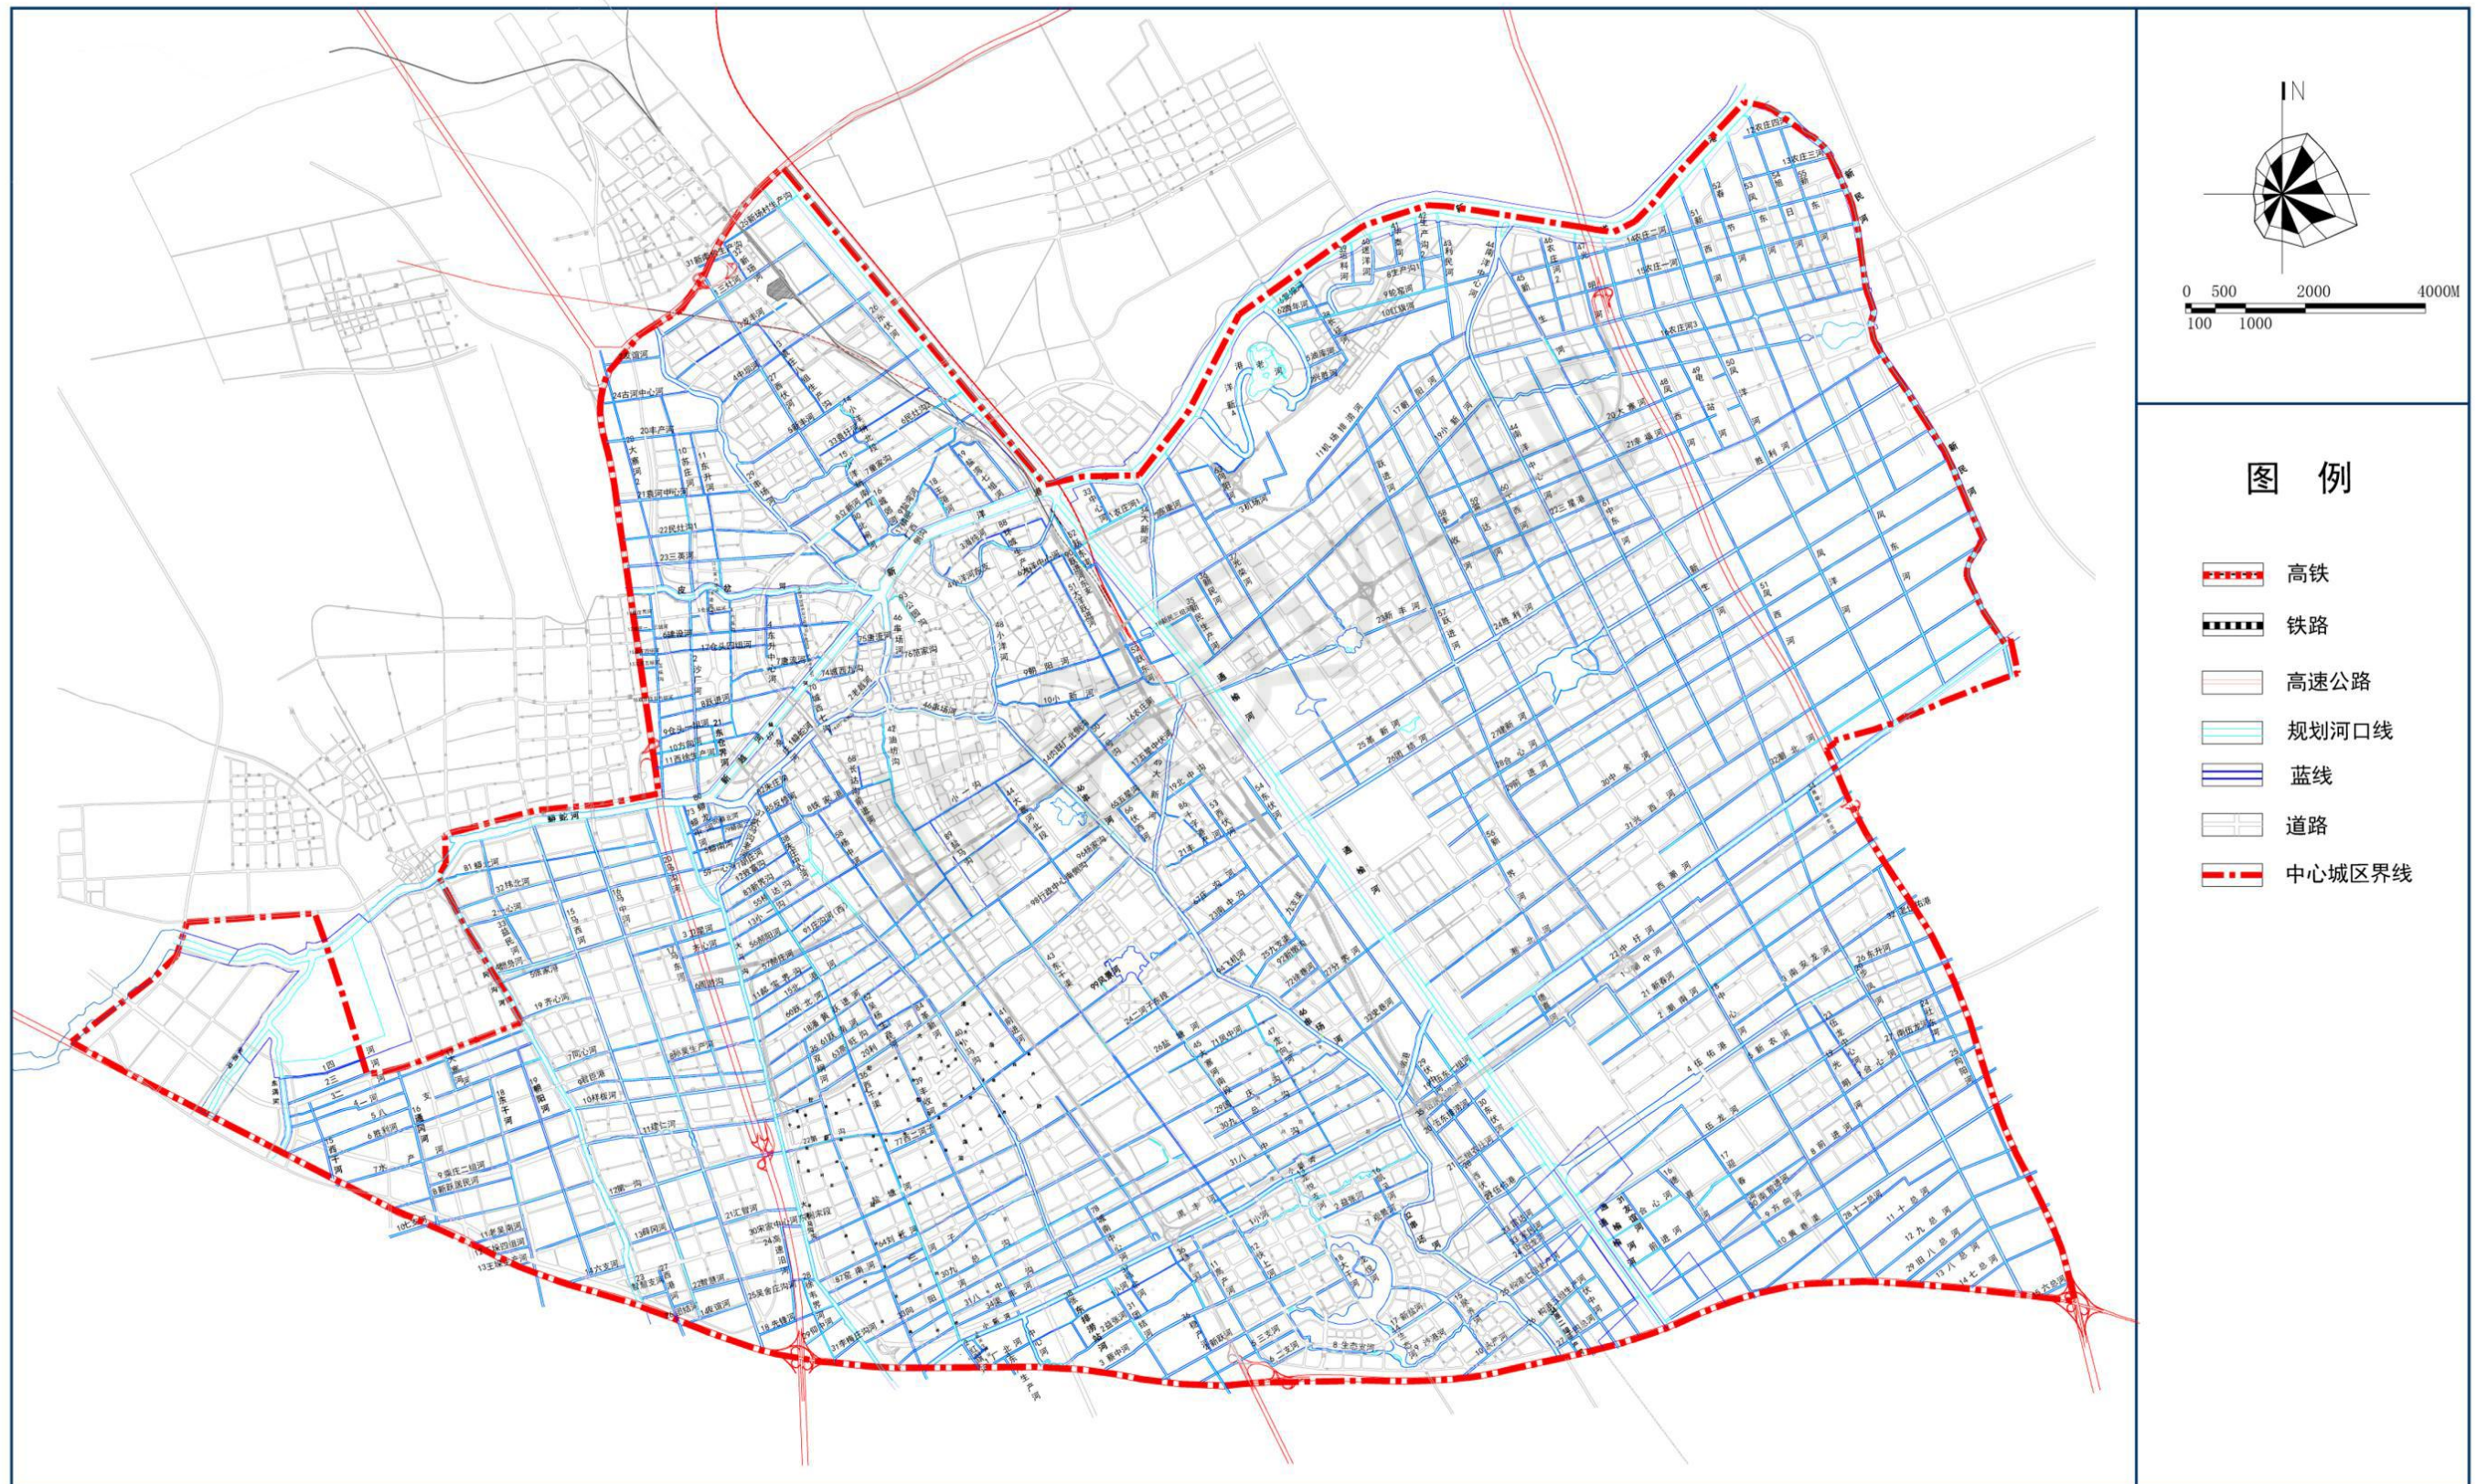

## THE URBAN BLUE LINE CONTROL PLANNING OF YANCHENG CITY

区域位置图

## THE URBAN BLUE LINE CONTROL PLANNING OF YANCHENG CITY

### 主城区蓝线规划图